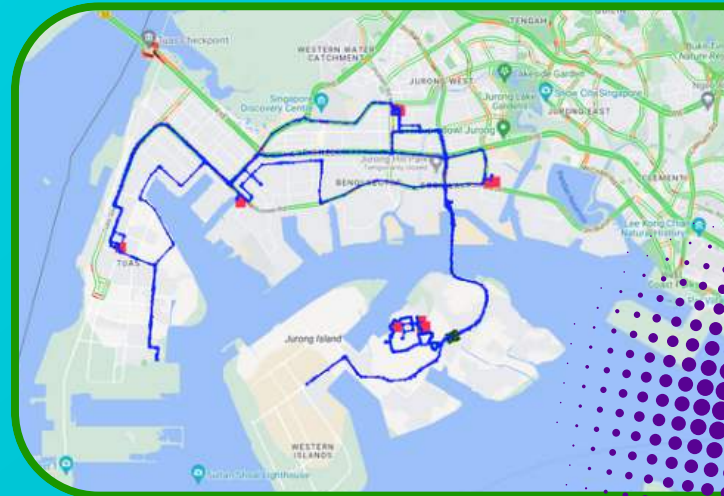

# cuteTrac

An advanced vehicle tracking solution that helps to manage your fleet operations in an efficient manner.

-  **REDUCE OPERATIONAL COSTS**
-  **PRECISE LIVE LOCATIONS**
-  **HISTORICAL DATA ANALYSIS**
-  **MOBILE APP FOR IOS/ANDROID**